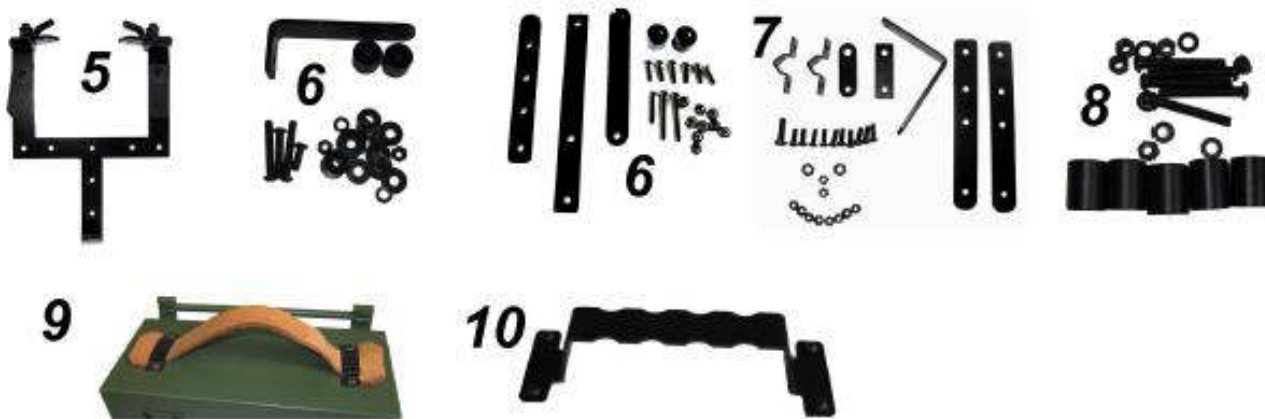

**Fig. Z02.02 Luggage racks / Gepäckträger**

**1**

**2**

**3**

**4**

# Fig. Z02.03 Luggage racks / Gepäckträger

1

2

3

4

**System Baraholka (parts)**

**Boxes are delivered without logo, please choose one of these: suitable for Baraholka and first aid boxes (attached with screws)**

## **System Baraholka (mounting)**

**Retro with luggage rack =  
IDE40 + IDE48 + IDE49**

**Retro without rack =  
IDE40 + IDE48**

**Ranger, Tourist, Sportsman = IDE40 + IDE47**